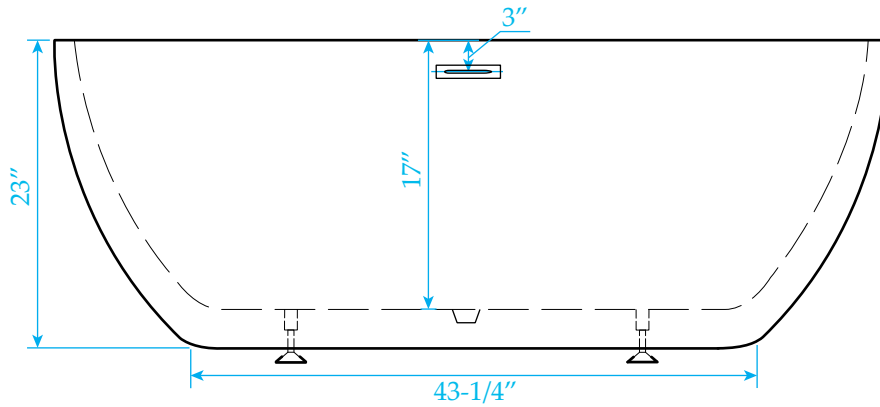

WYNDHAM COLLECTION

Exterior Size - 63"L x 32"W x 23"H
Interior Size - 61"L x 30"W x 17"H
Depth at Drain - 17"
Drain To Overflow - 14"
Maximum Fill - 74 Gallons
Note - All Measurements are $\pm 1/2$ "

WC-BTE3061-63