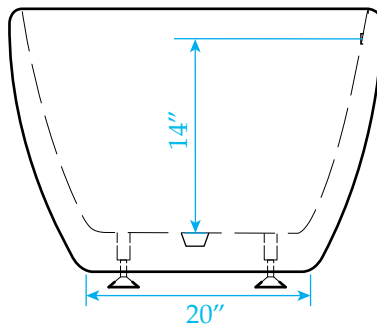

WYNDHAM COLLECTION

Exterior Size - 63"L x 32"W x 23"H
Interior Size - 61"L x 30"W x 17"H
Depth at Drain - 17"
Drain To Overflow - 14"
Maximum Fill - 74 Gallons
Note - All Measurements are $\pm 1/2$ "

WC-BTE3061-63