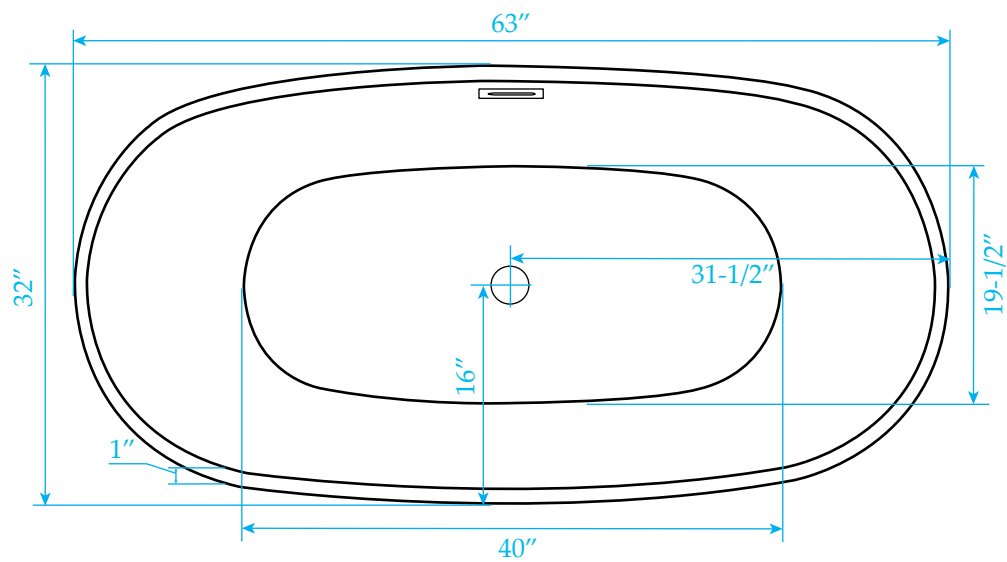

WYNDHAM COLLECTION

Exterior Size - 63"L x 32"W x 23"H
Interior Size - 61"L x 30"W x 17"H
Depth at Drain - 17"
Drain To Overflow - 14"
Maximum Fill - 74 Gallons
Note - All Measurements are $\pm 1/2$ "

WC-BTE3061-63